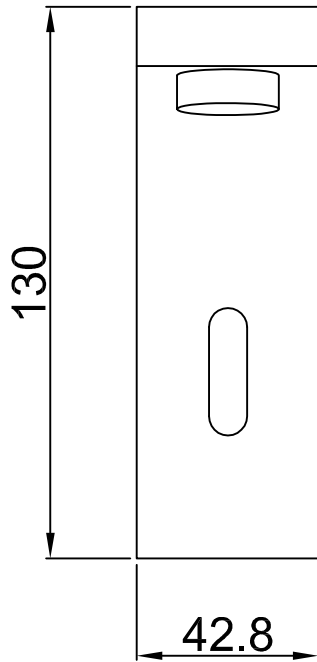

MARVEL

NEW! AUTOMATIC FAUCET  
MF-1509