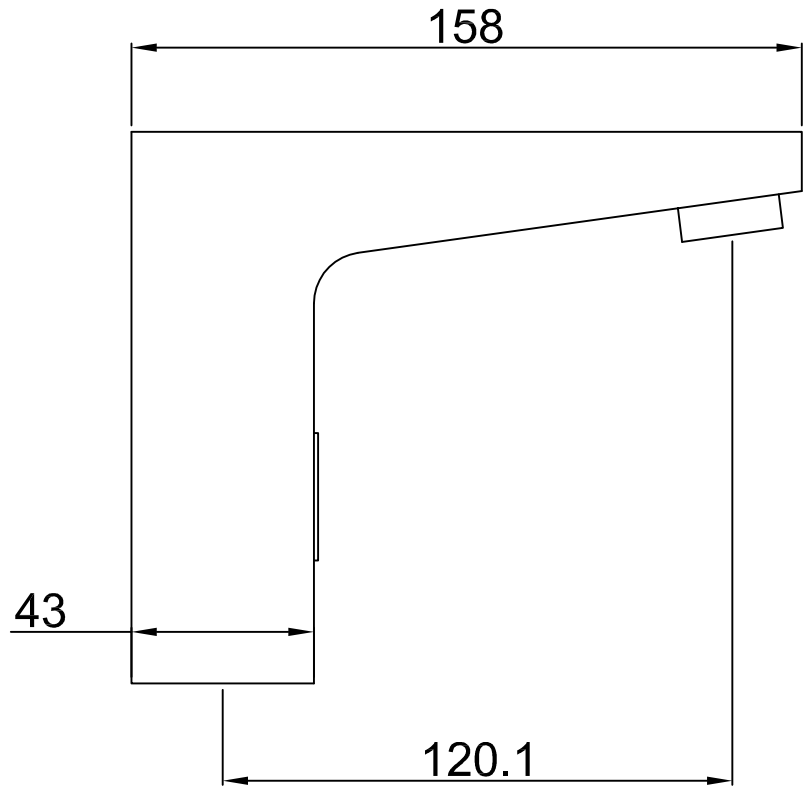

MARVEL

NEW! AUTOMATIC FAUCET  
MF-1509